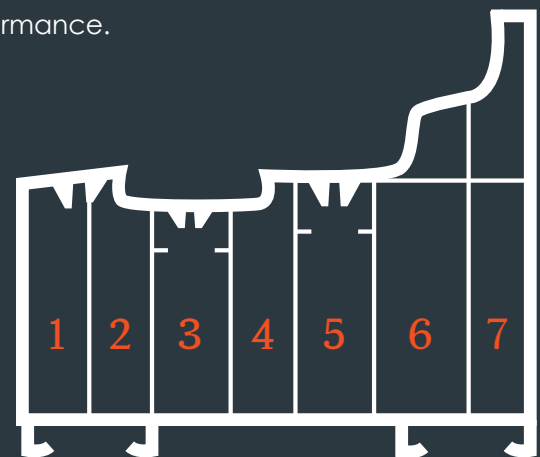

R7

DESIGNED AND MADE IN BRITAIN

R7 outperforms many other systems with a sophisticated seven chamber design and intelligent features.

Scan the QR Code to
find out more about our
Residence 7 Collection.

ENERGY EFFICIENT GLAZING

Residence 7 is designed to accommodate 'energy efficient glazing' this term is used to describe double glazing or triple glazing used in modern windows. R7 has options for 28mm double glazing or 44mm triple glazing. The glazing bead is always on the inside which contributes to a higher security performance.

7 CHAMBER DESIGN

Residence 7 has been engineered to meet current and anticipated future standards. Other window frames typically offer 3 or 5 chambers and are usually 70mm wide, R7 has 7 chambers and is 75mm wide, resulting in superior thermal, acoustic, strength and security performance.