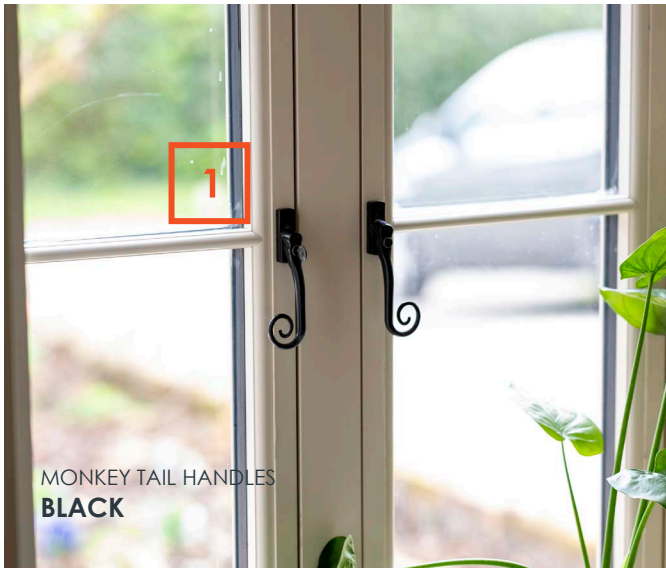

1. Black Monkey Tail Window Handles
2. Brushed Copper Pear Drop Door Handle
3. Brushed Copper Pear Drop Window Handles
4. 10" Monkey Tail/Pear Drop Stays
5. Working and Dummy Pegs Available

RESOUNDING

QUALITY