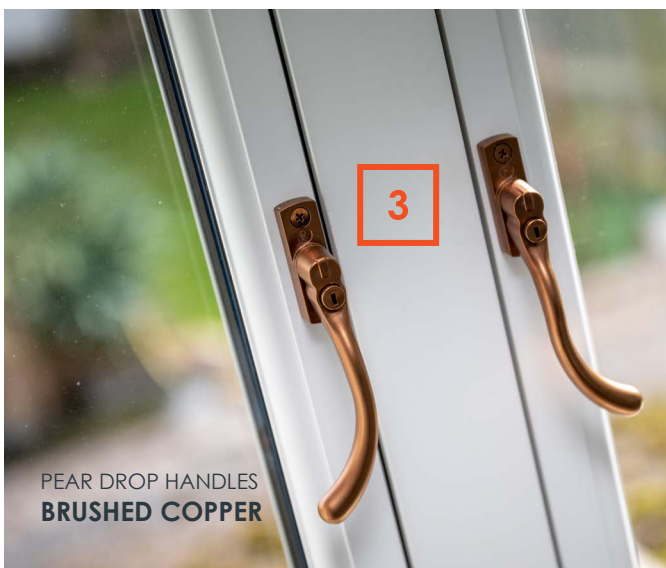

1. Black Monkey Tail Window Handles
2. Brushed Copper Pear Drop Door Handle
3. Brushed Copper Pear Drop Window Handles
4. 10" Monkey Tail/Pear Drop Stays
5. Working and Dummy Pegs Available

RESOUNDING

QUALITY