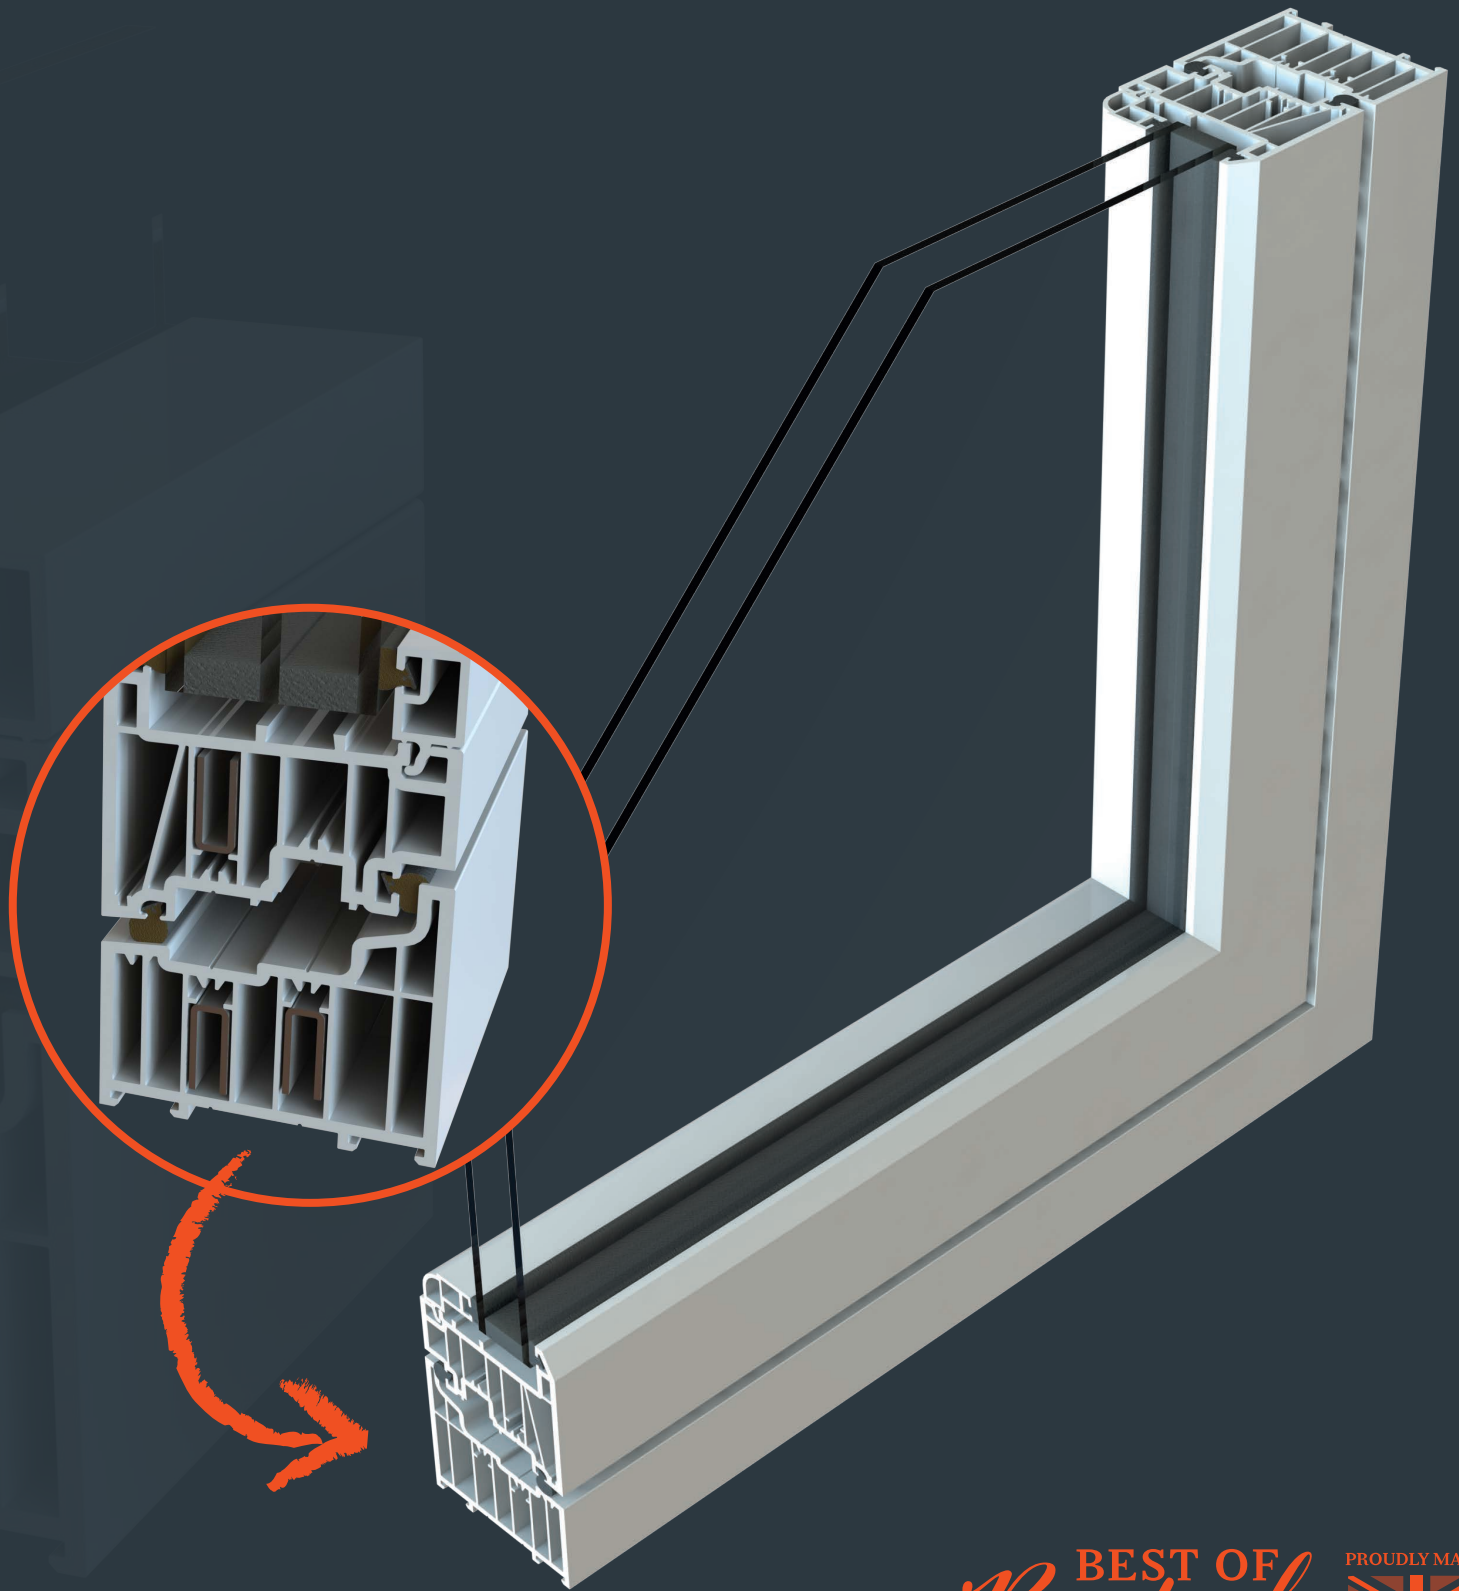

## ENERGY EFFICIENT GLAZING

Residence 7 is designed to accommodate 'energy efficient glazing' this term is used to describe double glazing or triple glazing used in modern windows. R7 has options for 28mm double glazing or 44mm triple glazing. The glazing bead is always on the inside which contributes to a higher security performance.

## 7 CHAMBER DESIGN

Residence 7 has been engineered to meet current and anticipated future standards. Other window frames typically offer 3 or 5 chambers and are usually 70mm wide, R7 has 7 chambers and is 75mm wide, resulting in superior thermal, acoustic, strength and security performance.