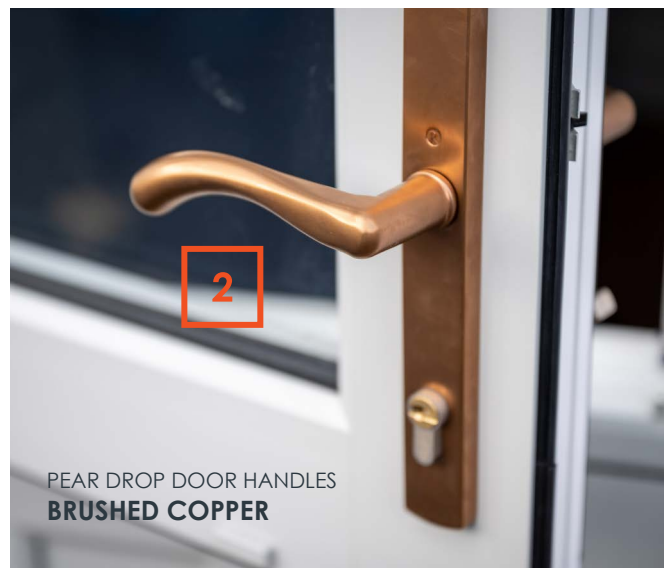

1. Black Monkey Tail Window Handles
2. Brushed Copper Pear Drop Door Handle
3. Brushed Copper Pear Drop Window Handles
4. 10" Monkey Tail/Pear Drop Stays
5. Working and Dummy Pegs Available

RESOUNDING

QUALITY